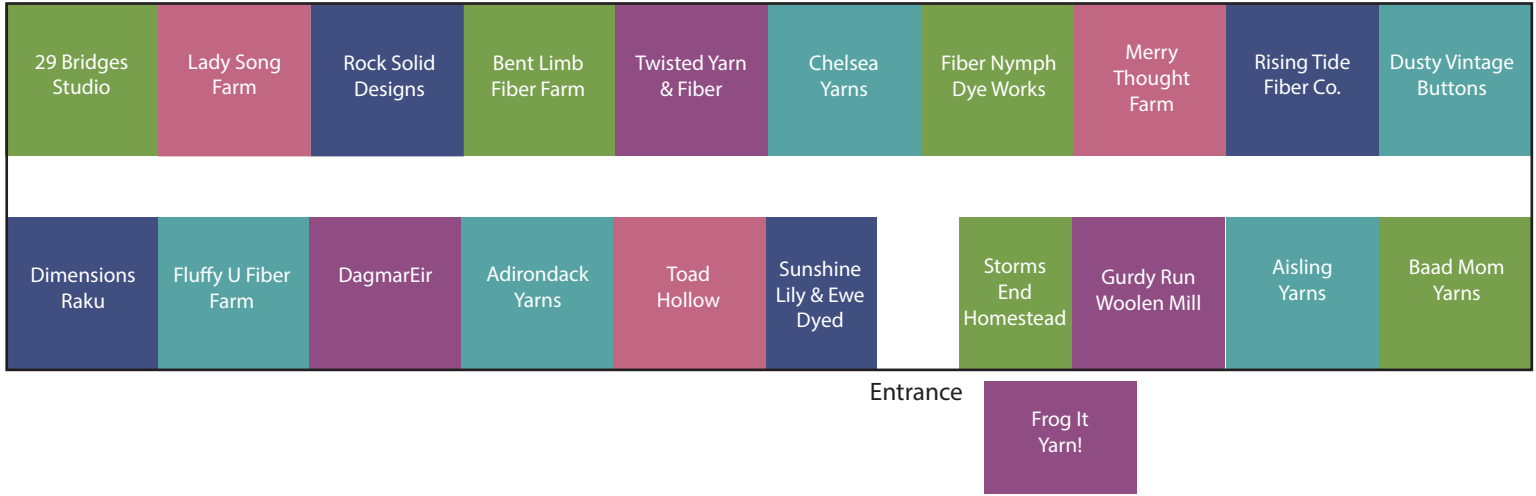

Main Building Vendors

Exit

Tent Vendors - Upper Parking Lot on next page

Sit & Knit Area

Exit to Main Mall

# Tent Vendors - Upper Parking Lot

Crazy Quilters' Guild Raffle Quilt in  
hall by Cafe

# Outside Vendors - Main Mall Entrance